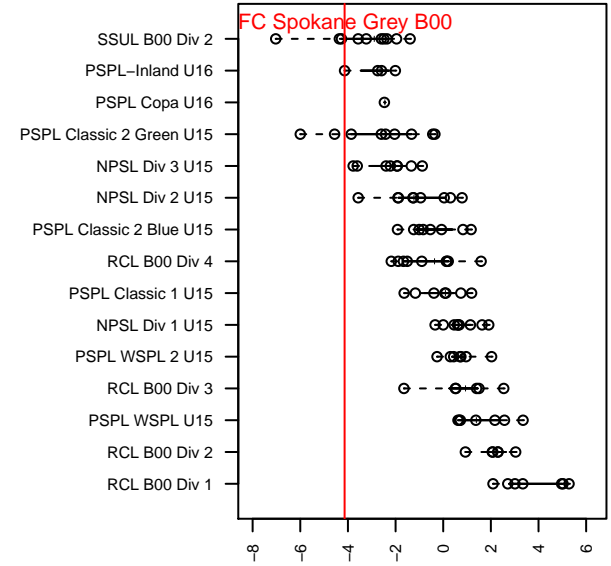

# FC Spokane Grey B00

FC Spokane  
Spokane, WA  
B00 total strength=835  
attack=1.08 defense=1.18  
fall league = PSPL-Inland U16  
notes= C team; Sauther 2012-2015

alt names used:

Venues played:  
2015 PSPL-Inland U16

**attack and defense variance (black dot)  
relative to other teams  
and top 10 in region**

**attack and defense rating  
relative to others at age  
and all opponents in last 13 months**

**Performance relative to 13 month average**